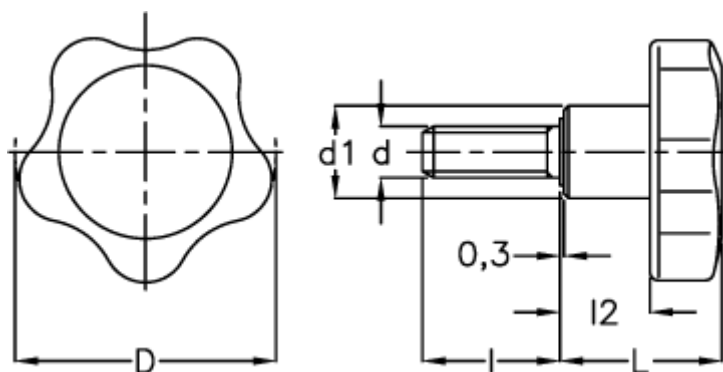

Data Sheet

Article number: 2302166562

Description: E+G Lobe knobs
VC.692/60 SST-p-M10x20

Measures

D	= 60
d1	= 21
d 6g	= M10
l	= 20
L	= 36.5
l2	= 21